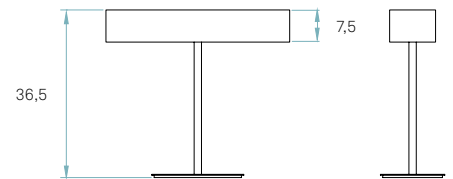

Details

Input Voltage	Luminous Flux	CRI	Watt.	CCT	Lifetime (L70)
24V	N/A	90	18 W	3000 K	40000h