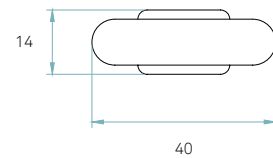

Details

Input Voltage	Luminous Flux	CRI	Watt.	CCT	Lifetime (L70)
24V	N/A	90	18 W	3000 K	40000h