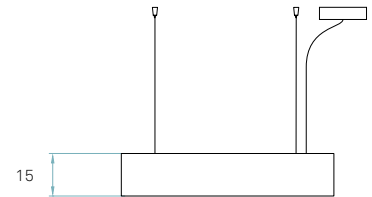

References

SPRO SM W LED DIMO-10V
SPRO SM BK LED DIMO-10V
SPRO SM 21 LED DIMO-10V
SPRO SM 26 LED DIMO-10V

SPRO SM W LED DIMBT
SPRO SM BK LED DIMBT
SPRO SM 21 LED DIMBT
SPRO SM 26 LED DIMBT

Awards

HD Las Vegas 2012

Shade / Wood Outer Shell

Opaque Wood Outer shell *

- 21 Natural Cherry
- 26 Red tulip poplar

Spiral colours *

- 21 Natural Cherry
- 26 Red

* Additional colours available on request.

Certificates

Class I

Dimmable:
120 - 277V

Bluetooth Dimming:
220 - 240V

Shade / Acrylic Outer Shell

Opaque Acrylic Outer shell

- W Matt White
- BK Matt Black

Spiral colours

- 20 Ivory White
- 21 Natural Cherry
- 22 Natural Beech
- 24 Yellow
- 25 Orange
- 26 Red
- 28 Blue
- 29 Grey
- 30 Turquoise
- 31 Chocolate
- 32 Pink

Components

Top diffuser
Black or White

Note: The standard top diffuser is white. Black is also available if you want no upward light diffusion.

Bottom diffuser
Transparent acrylic

Metal canopy
Brushed Nickel
BK - Black
ø 17 cm

Electrical cable
Transparent
BK - Black textile
2 m drop

Steel cable
BK - Black
4 x 2 m drop

Box size
95 x 92 x 48 cm
Wood crated for transport

Box volume
0,42 m³

Weight
Gross - 42,2 Kg | W - BK
Net - 10,9 Kg
Gross - 41,3 Kg | 21 - 26
Net - 10,1 Kg

LED

Linear Module
10 x 5,5 W 350mA

Energy class

A⁺
LED integrated

Driver

EFORE
1 unit - Ref. RCL050-1400B

EFORE
1 unit - Ref. RCL050-1400B
+
Bluetooth Control - CASAMBI
1 unit - Ref. CBU - ASD

Driver housed in canopy.

Details

Input Voltage	Luminous Flux *	CRI	Watt.	CCT	Lifetime (L70)
120 - 277V / 220 - 240V	1133 lm⁽¹⁾ 730 lm⁽²⁾	90	48 W	3000 K	40000h

* (1) Measurements taken using matt white outer shell and white shades, Veneer Ref: 20 Ivory White
(2) Measurements taken using matt white outer shell and white shades, Veneer Ref: 21 Natural Cherry